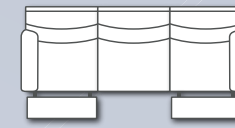

356 POINT BREAK

356-64P
Triple Power Sofa
W 90" x D 43" x H 42"

356-54P
Triple Power Loveseat
W 66" x D 43" x H 42"

356-86P
Triple Power Console Loveseat
W 79" x D 43" x H 42"

356-84
Wedge with Connectors
W 71" x D 40" x H 43"

356-19P
Triple Power LAF Loveseat
W 58" x D 43" x H 42"

356-18P
Triple Power RAF Loveseat
W 58" x D 43" x H 42"

356-27P
Triple Power LAF Console Loveseat
W 72" x D 43" x H 42"

356-26P
Triple Power RAF Console Loveseat
W 72" x D 43" x H 42"