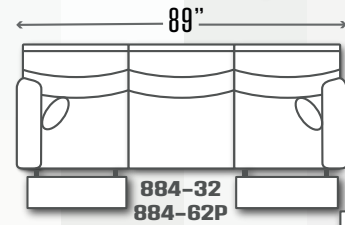

884 FANDANGO

884-07 LAF Single Seat Recliner
884-05P Power Headrest LAF Single Seat Recliner
884-05-95P Power Headrest LAF Single Seat Recliner with SoCozi
W 32" x D 43" x H 41"

884-08 RAF Single Seat Recliner
884-06P Power Headrest RAF Single Seat Recliner
884-06-95P Power Headrest RAF Single Seat Recliner with SoCozi
W 32" x D 43" x H 41"

884-80 Armless Chair
W 24" x D 43" x H 41"

884-84 Wedge with Connectors
W 72" x D 43" x H 41"
5" Allowance on each wall

884-92 Armless Recliner
884-90P Power Headrest Armless Recliner
884-90-95P Power Headrest Armless Recliner with SoCozi
W 24" x D 43" x H 41"

884-46 Free Standing Console with Hidden Cupholders
884-46 WC Free Standing Console with Hidden Cupholders & Wireless Charging
W 13" x D 36" x H 35"

884-31 Double Reclining Sofa
884-61P Power Headrest Sofa
884-61-95P Power Headrest Sofa with SoCozi
W 89" x D 43" x H 41"

884-32 Double Reclining Sofa with 2 Pillows
884-62P Power Headrest Sofa with 2 Pillows
884-62-95P Power Headrest Sofa with SoCozi & 2 Pillows
W 89" x D 43" x H 41"

884-21 Double Reclining Loveseat
884-51P Power Headrest Loveseat
884-51-95P Power Headrest Loveseat with SoCozi
W 63" x D 43" x H 41"

884-28 Double Reclining Console Loveseat
884-78P Power Headrest Console Loveseat
884-78-95P Power Headrest Console Loveseat with SoCozi
W 76" x D 43" x H 41"

884-22 Double Reclining Loveseat with 2 Pillows
884-52P Power Headrest Loveseat with 2 Pillows
884-52-95P Power Headrest Loveseat with SoCozi & 2 Pillows
W 63" x D 43" x H 41"

1184 Rocker Recliner
1184S Swivel Recliner
2184 Wall Hugger Recliner
5184P Power Headrest Rocker Recliner
5184-95P Power Headrest Recliner with SoCozi
6184P Power Headrest Wall Hugger
6184-95P Power Headrest Wall Hugger with SoCozi
W 36" x D 43" x H 42"

1184
1184S
5184P
5184-95P

884-28
884-78P