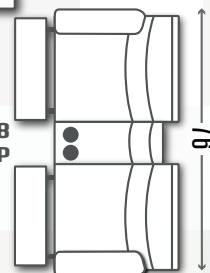

884-28
884-78P