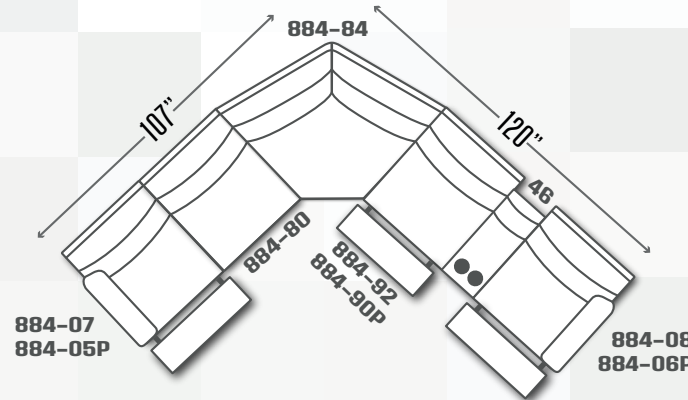

884 FANDANGO

884-07 LAF Single Seat Recliner
884-05P Power Headrest LAF Single Seat Recliner
884-05-95P Power Headrest LAF Single Seat Recliner with SoCozi
W 32" x D 43" x H 41"

884-08 RAF Single Seat Recliner
884-06P Power Headrest RAF Single Seat Recliner
884-06-95P Power Headrest RAF Single Seat Recliner with SoCozi
W 32" x D 43" x H 41"

884-80 Armless Chair
W 24" x D 43" x H 41"

884-84 Wedge with Connectors
W 72" x D 43" x H 41"
5" Allowance on each wall

884-92 Armless Recliner
884-90P Power Headrest Armless Recliner
884-90-95P Power Headrest Armless Recliner with SoCozi
W 24" x D 43" x H 41"

884-46 Free Standing Console with Hidden Cupholders
884-46 WC Free Standing Console with Hidden Cupholders & Wireless Charging
W 13" x D 36" x H 35"

884-31 Double Reclining Sofa
884-61P Power Headrest Sofa
884-61-95P Power Headrest Sofa with SoCozi
W 89" x D 43" x H 41"

884-32 Double Reclining Sofa with 2 Pillows
884-62P Power Headrest Sofa with 2 Pillows
884-62-95P Power Headrest Sofa with SoCozi & 2 Pillows
W 89" x D 43" x H 41"

884-21 Double Reclining Loveseat
884-51P Power Headrest Loveseat
884-51-95P Power Headrest Loveseat with SoCozi
W 63" x D 43" x H 41"

884-28 Double Reclining Console Loveseat
884-78P Power Headrest Console Loveseat
884-78-95P Power Headrest Console Loveseat with SoCozi
W 76" x D 43" x H 41"

884-22 Double Reclining Loveseat with 2 Pillows
884-52P Power Headrest Loveseat with 2 Pillows
884-52-95P Power Headrest Loveseat with SoCozi & 2 Pillows
W 63" x D 43" x H 41"

1184 Rocker Recliner
1184S Swivel Recliner
2184 Wall Hugger Recliner
5184P Power Headrest Rocker Recliner
5184-95P Power Headrest Recliner with SoCozi
6184P Power Headrest Wall Hugger
6184-95P Power Headrest Wall Hugger with SoCozi
W 36" x D 43" x H 42"

1184
1184S
5184P
5184-95P

884-28
884-78P