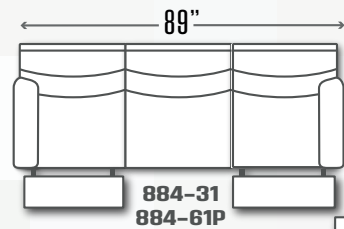

884 FANDANGO

884-07 LAF Single Seat Recliner
884-05P Power Headrest LAF Single Seat Recliner
884-05-95P Power Headrest LAF Single Seat Recliner with SoCozi
W 32" x D 43" x H 41"

884-08 RAF Single Seat Recliner
884-06P Power Headrest RAF Single Seat Recliner
884-06-95P Power Headrest RAF Single Seat Recliner with SoCozi
W 32" x D 43" x H 41"

884-80 Armless Chair
W 24" x D 43" x H 41"

884-84 Wedge with Connectors
W 72" x D 43" x H 41"
5" Allowance on each wall

884-92 Armless Recliner
884-90P Power Headrest Armless Recliner
884-90-95P Power Headrest Armless Recliner with SoCozi
W 24" x D 43" x H 41"

884-46 Free Standing Console with Hidden Cupholders
884-46 WC Free Standing Console with Hidden Cupholders & Wireless Charging
W 13" x D 36" x H 35"

884-31 Double Reclining Sofa
884-61P Power Headrest Sofa
884-61-95P Power Headrest Sofa with SoCozi
W 89" x D 43" x H 41"

884-32 Double Reclining Sofa with 2 Pillows
884-62P Power Headrest Sofa with 2 Pillows
884-62-95P Power Headrest Sofa with SoCozi & 2 Pillows
W 89" x D 43" x H 41"

884-21 Double Reclining Loveseat
884-51P Power Headrest Loveseat
884-51-95P Power Headrest Loveseat with SoCozi
W 63" x D 43" x H 41"

884-28 Double Reclining Console Loveseat
884-78P Power Headrest Console Loveseat
884-78-95P Power Headrest Console Loveseat with SoCozi
W 76" x D 43" x H 41"

884-22 Double Reclining Loveseat with 2 Pillows
884-52P Power Headrest Loveseat with 2 Pillows
884-52-95P Power Headrest Loveseat with SoCozi & 2 Pillows
W 63" x D 43" x H 41"

1184 Rocker Recliner
1184S Swivel Recliner
2184 Wall Hugger Recliner
5184P Power Headrest Rocker Recliner
5184-95P Power Headrest Recliner with SoCozi
6184P Power Headrest Wall Hugger
6184-95P Power Headrest Wall Hugger with SoCozi
W 36" x D 43" x H 42"

1184
1184S
5184P
5184-95P

884-28
884-78P