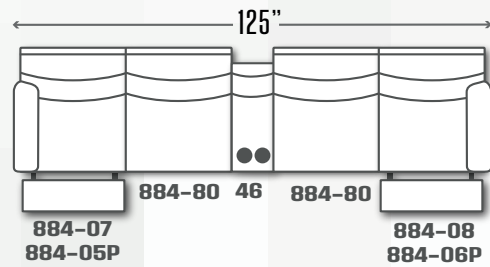

884 FANDANGO

884-07 LAF Single Seat Recliner
884-05P Power Headrest LAF Single Seat Recliner
884-05-95P Power Headrest LAF Single Seat Recliner with SoCozi
W 32" x D 43" x H 41"

884-08 RAF Single Seat Recliner
884-06P Power Headrest RAF Single Seat Recliner
884-06-95P Power Headrest RAF Single Seat Recliner with SoCozi
W 32" x D 43" x H 41"

884-80 Armless Chair
W 24" x D 43" x H 41"

884-84 Wedge with Connectors
W 72" x D 43" x H 41"
5" Allowance on each wall

884-92 Armless Recliner
884-90P Power Headrest Armless Recliner
884-90-95P Power Headrest Armless Recliner with SoCozi
W 24" x D 43" x H 41"

884-46 Free Standing Console with Hidden Cupholders
884-46 WC Free Standing Console with Hidden Cupholders & Wireless Charging
W 13" x D 36" x H 35"

884-31 Double Reclining Sofa
884-61P Power Headrest Sofa
884-61-95P Power Headrest Sofa with SoCozi
W 89" x D 43" x H 41"

884-32 Double Reclining Sofa with 2 Pillows
884-62P Power Headrest Sofa with 2 Pillows
884-62-95P Power Headrest Sofa with SoCozi & 2 Pillows
W 89" x D 43" x H 41"

884-21 Double Reclining Loveseat
884-51P Power Headrest Loveseat
884-51-95P Power Headrest Loveseat with SoCozi
W 63" x D 43" x H 41"

884-28 Double Reclining Console Loveseat
884-78P Power Headrest Console Loveseat
884-78-95P Power Headrest Console Loveseat with SoCozi
W 76" x D 43" x H 41"

884-22 Double Reclining Loveseat with 2 Pillows
884-52P Power Headrest Loveseat with 2 Pillows
884-52-95P Power Headrest Loveseat with SoCozi & 2 Pillows
W 63" x D 43" x H 41"

1184 Rocker Recliner
1184S Swivel Recliner
2184 Wall Hugger Recliner
5184P Power Headrest Rocker Recliner
5184-95P Power Headrest Recliner with SoCozi
6184P Power Headrest Wall Hugger
6184-95P Power Headrest Wall Hugger with SoCozi
W 36" x D 43" x H 42"

1184
1184S
5184P
5184-95P

884-28
884-78P